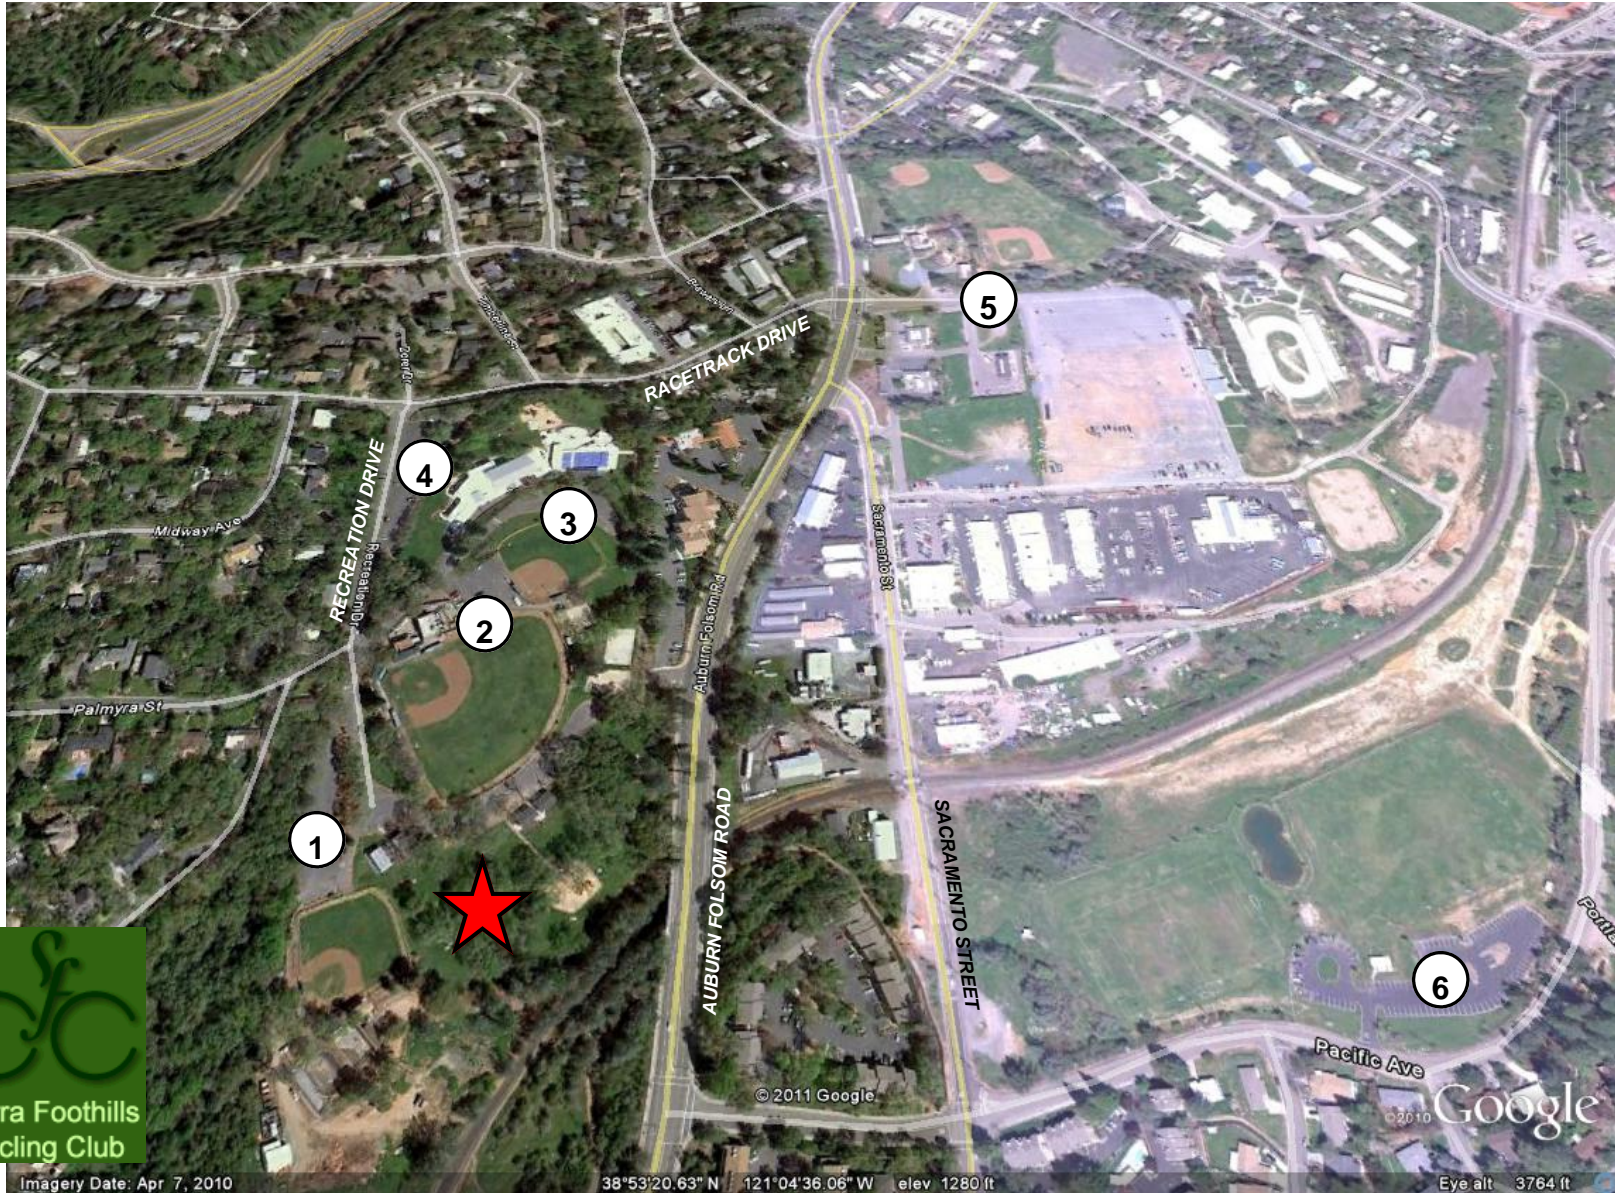

# 2011 GOLD COUNTRY CENTURY—PARKING MAP

## May 14, 2011

**Auburn Recreation Park  
Start / Finish Area and  
Post Ride Festival**

**1** Auburn Recreation Park  
Parking Area 1

**2** Auburn Recreation Park  
Parking Area 2

**3** Auburn Recreation Park  
Parking Area 3

**4** Auburn Recreation Park  
Parking Area 4

**5** Gold Country Fairgrounds  
Parking Area

**6** Rail Head Park Parking  
Lot